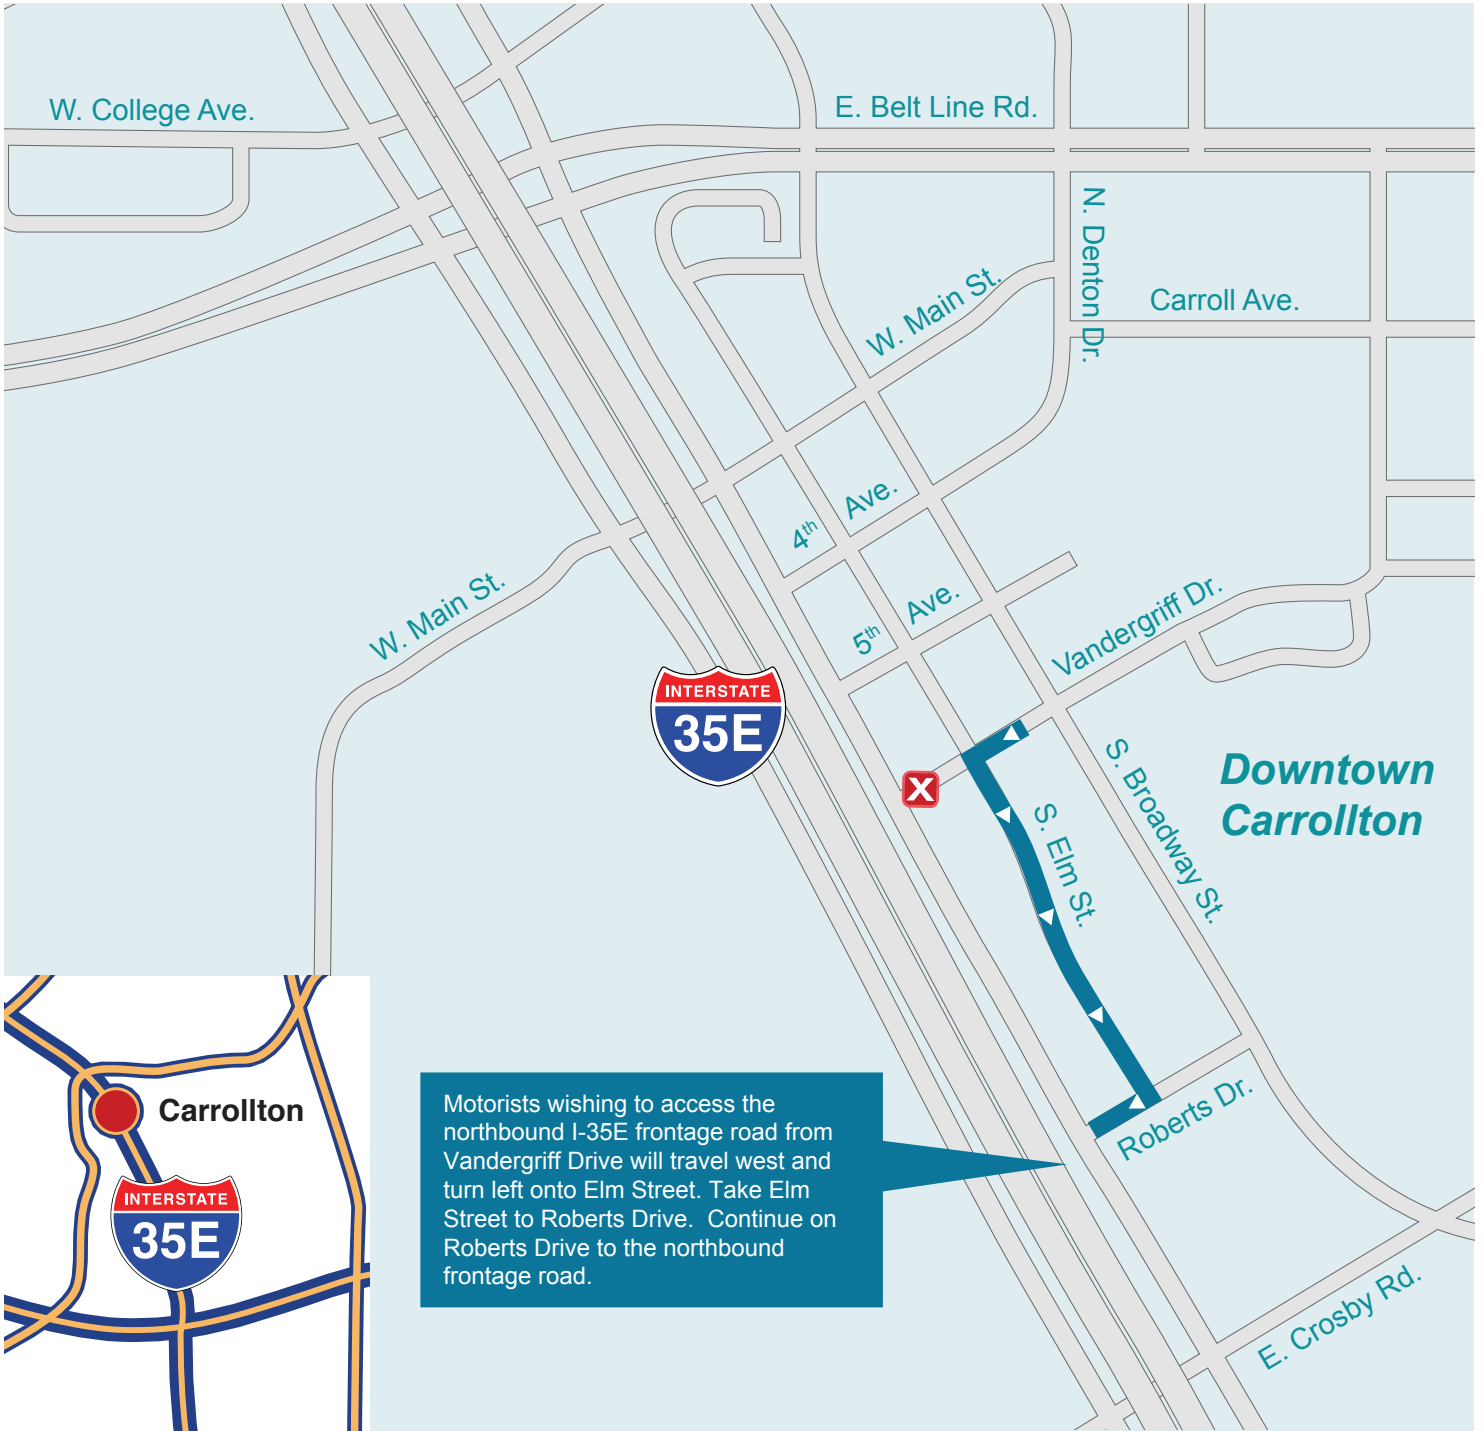

# Long term Closure of Vandergriff Drive at the Northbound Interstate 35E Frontage Road

 I35Express

 35Express

 214-483-7777

 info@35Express.org

To find out more log onto [www.35Express.org](http://www.35Express.org)

# Access to Van Hyundai – Long term Closure of Vandergriff Drive at the Northbound Interstate 35E Frontage Road

 135Express  
 35Express

 214-483-7777  
 info@35Express.org

To find out more log onto [www.35Express.org](http://www.35Express.org)