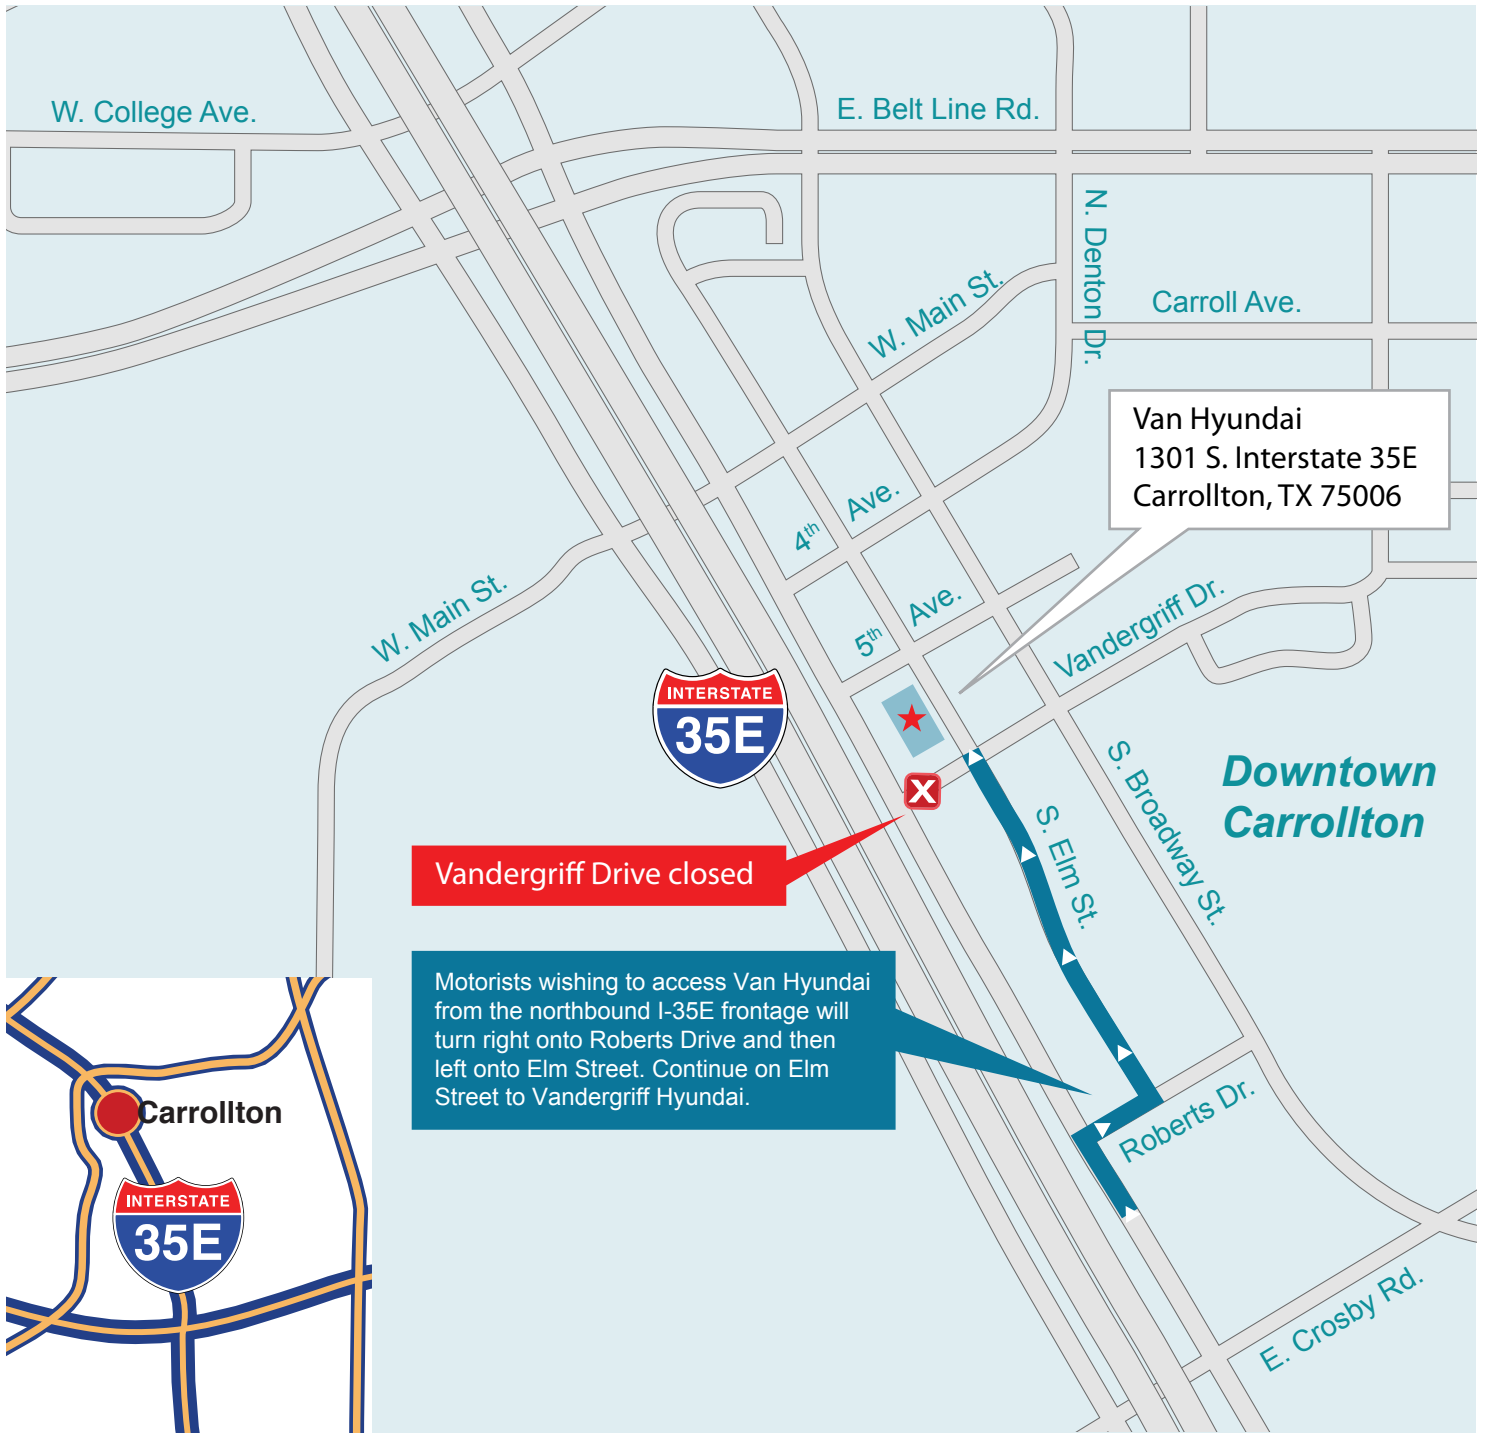

# Long term Closure of Vandergriff Drive at the Northbound Interstate 35E Frontage Road

 I35Express

 35Express

 214-483-7777

 info@35Express.org

To find out more log onto [www.35Express.org](http://www.35Express.org)

# Access to Van Hyundai – Long term Closure of Vandergriff Drive at the Northbound Interstate 35E Frontage Road

 135Express  
 35Express

 214-483-7777  
 info@35Express.org

To find out more log onto [www.35Express.org](http://www.35Express.org)